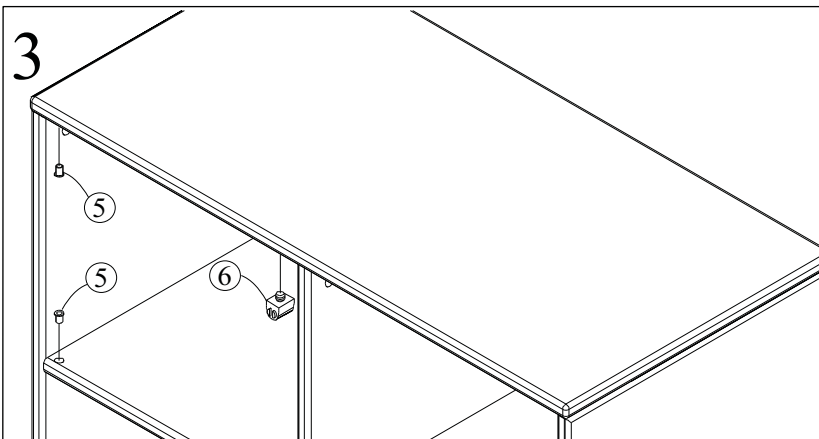

Stompa®

WWW.STOMPA.COM

Art.nr. 182

GB Set of 2 doors

Du trenger også et stjerne-skrudjern.
You also need a crosshead screwdriver.
Zusätzlich brauchen Sie einen Kreuzschraubenzieher.

United Kingdom:

If anything should fail to give satisfaction, please contact your STOMPA stockist with details of any problems with the product. Please quote Art number & serial number on any correspondence.