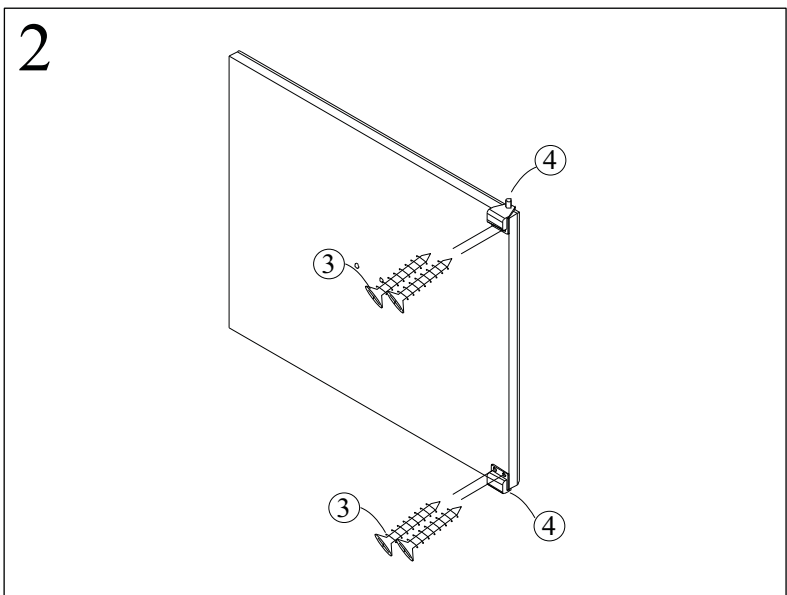

Stompa®

WWW.STOMPA.COM

Art.nr. 182

GB Set of 2 doors

Du trenger også et stjerne-skrudjern.
You also need a crosshead screwdriver.
Zusätzlich brauchen Sie einen Kreuzschraubenzieher.

United Kingdom:

If anything should fail to give satisfaction, please contact your STOMPA stockist with details of any problems with the product. Please quote Art number & serial number on any correspondence.