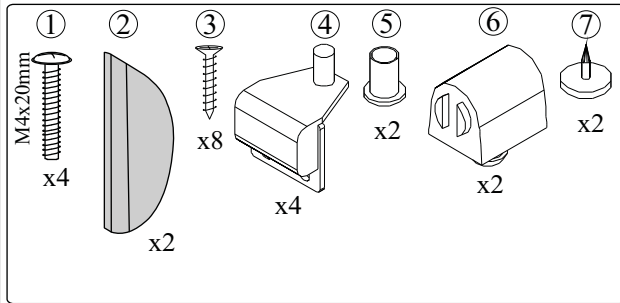

Stompa®

WWW.STOMPA.COM

Art.nr. 182

GB Set of 2 doors

Du trenger også et stjerne-skrudjern.
You also need a crosshead screwdriver.
Zusätzlich brauchen Sie einen Kreuzschraubenzieher.

United Kingdom:

If anything should fail to give satisfaction, please contact your STOMPA stockist with details of any problems with the product. Please quote Art number & serial number on any correspondence.