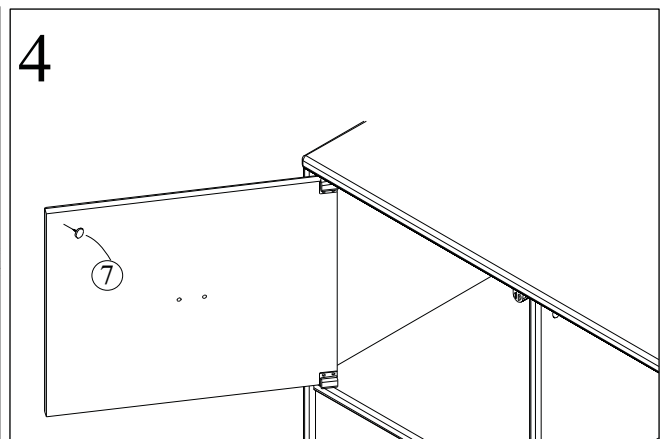

Stompa®

WWW.STOMPA.COM

Art.nr. 182

GB Set of 2 doors

Du trenger også et stjerne-skrudjern.
You also need a crosshead screwdriver.
Zusätzlich brauchen Sie einen Kreuzschraubenzieher.

United Kingdom:

If anything should fail to give satisfaction, please contact your STOMPA stockist with details of any problems with the product. Please quote Art number & serial number on any correspondence.